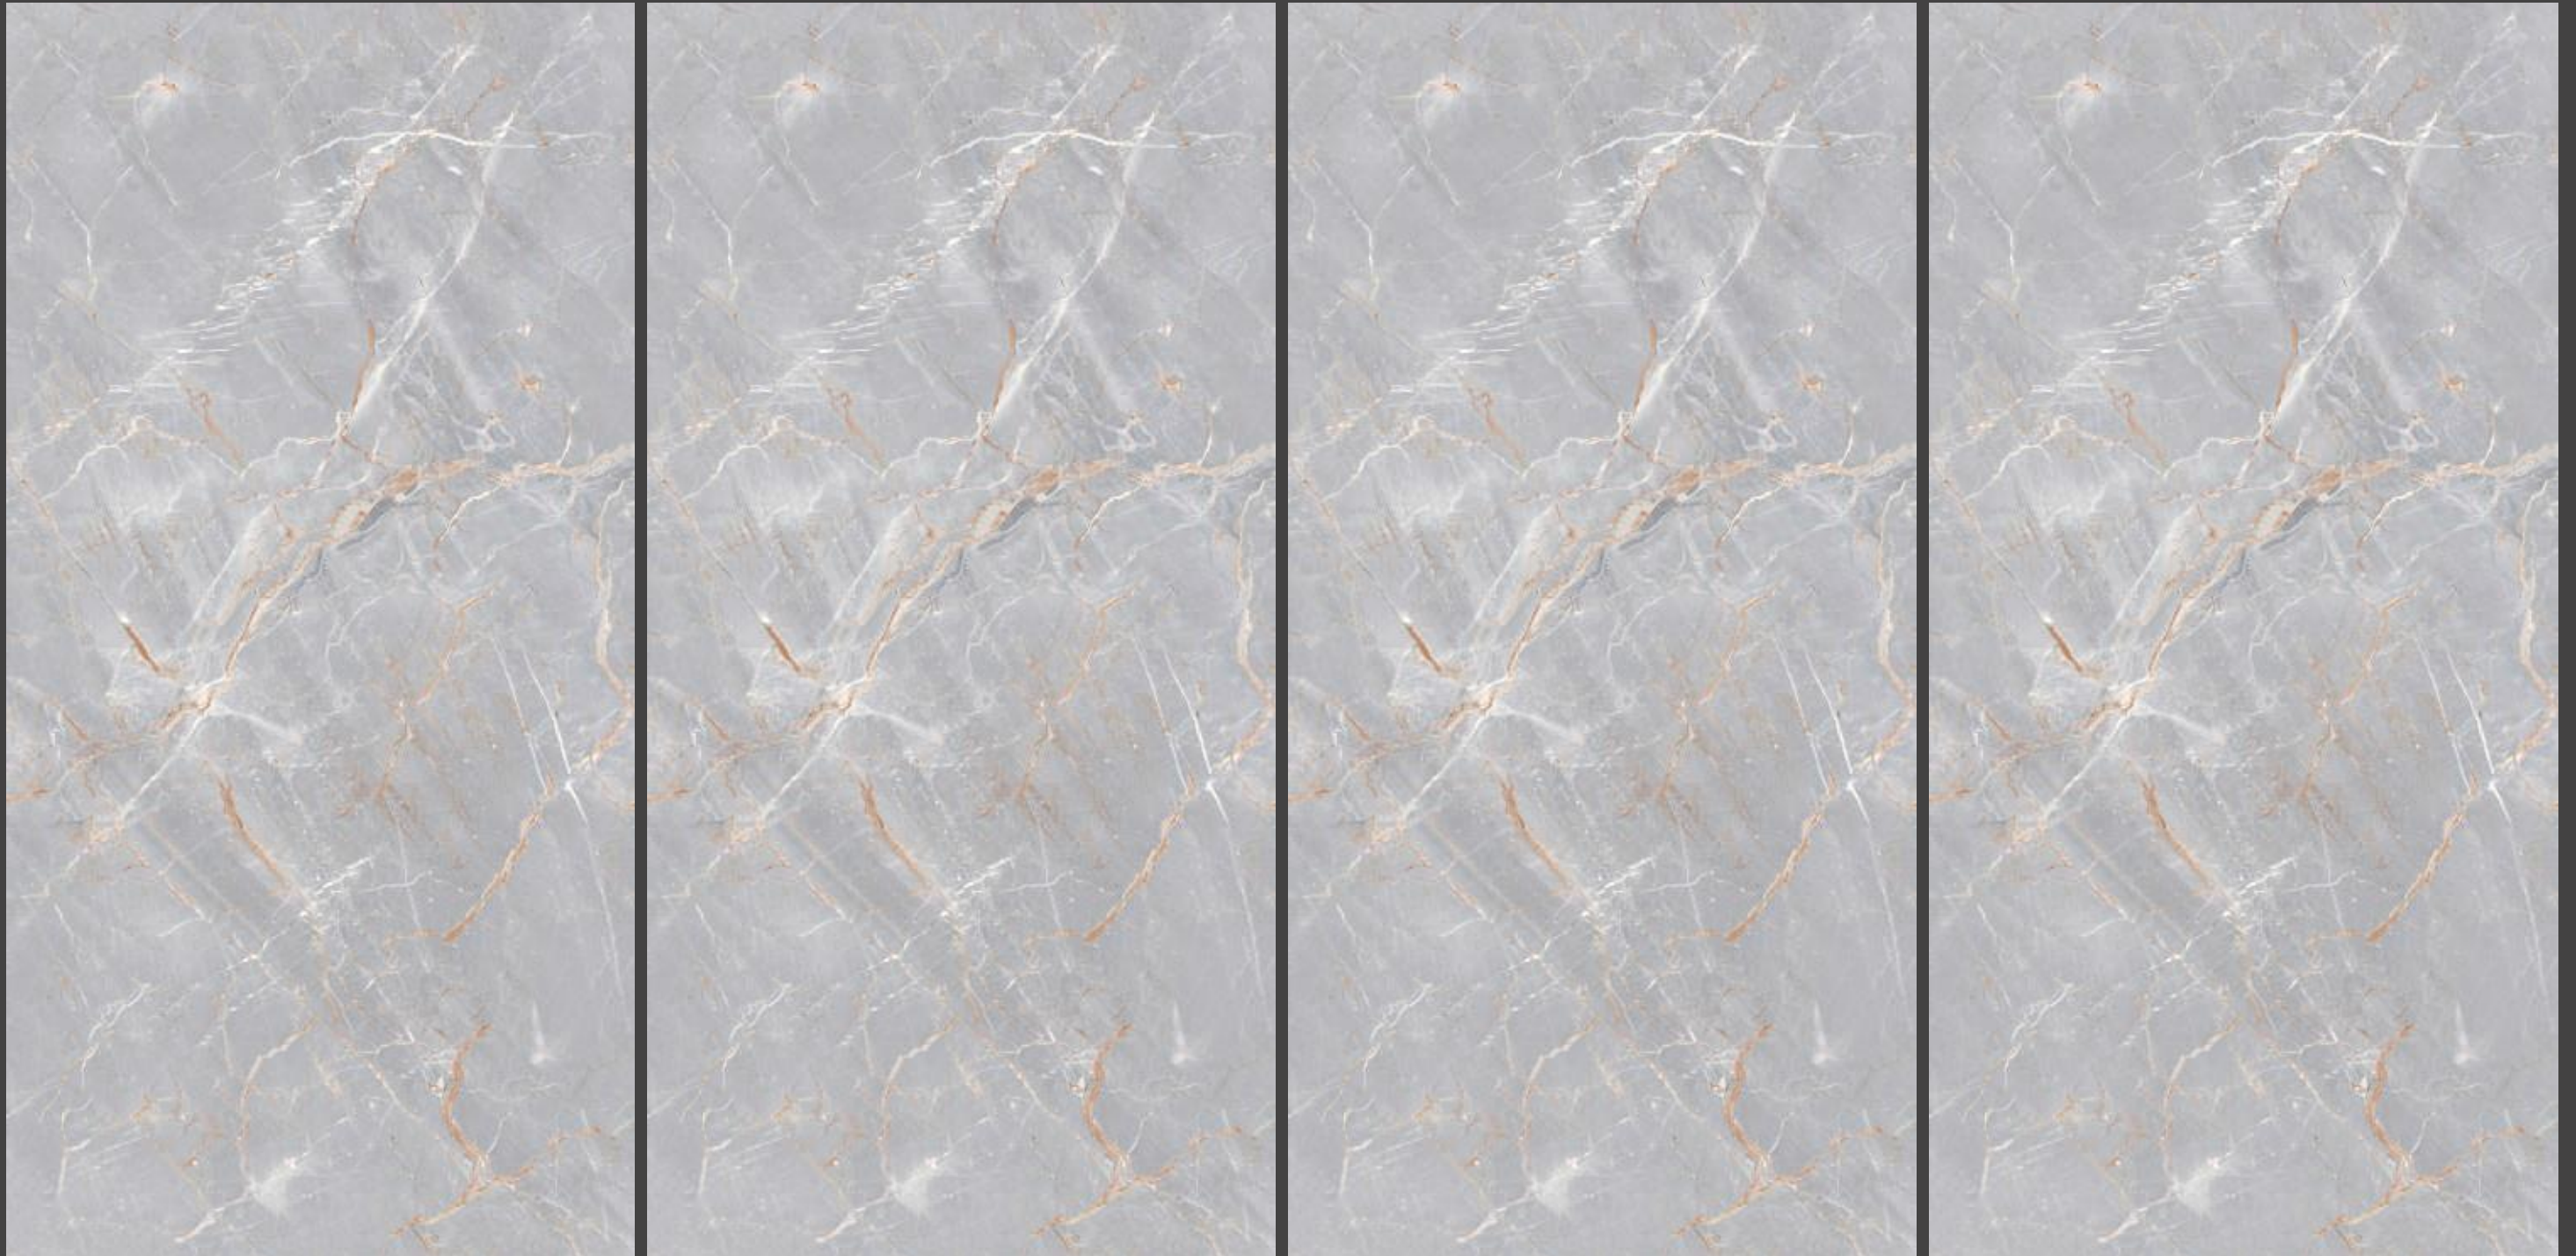

LUCIUS
INDIA TILES PVT. LTD.

ENDLESS 104 WHITE CR

SIZE
600x
1200MM

Series
MATT

Random
04