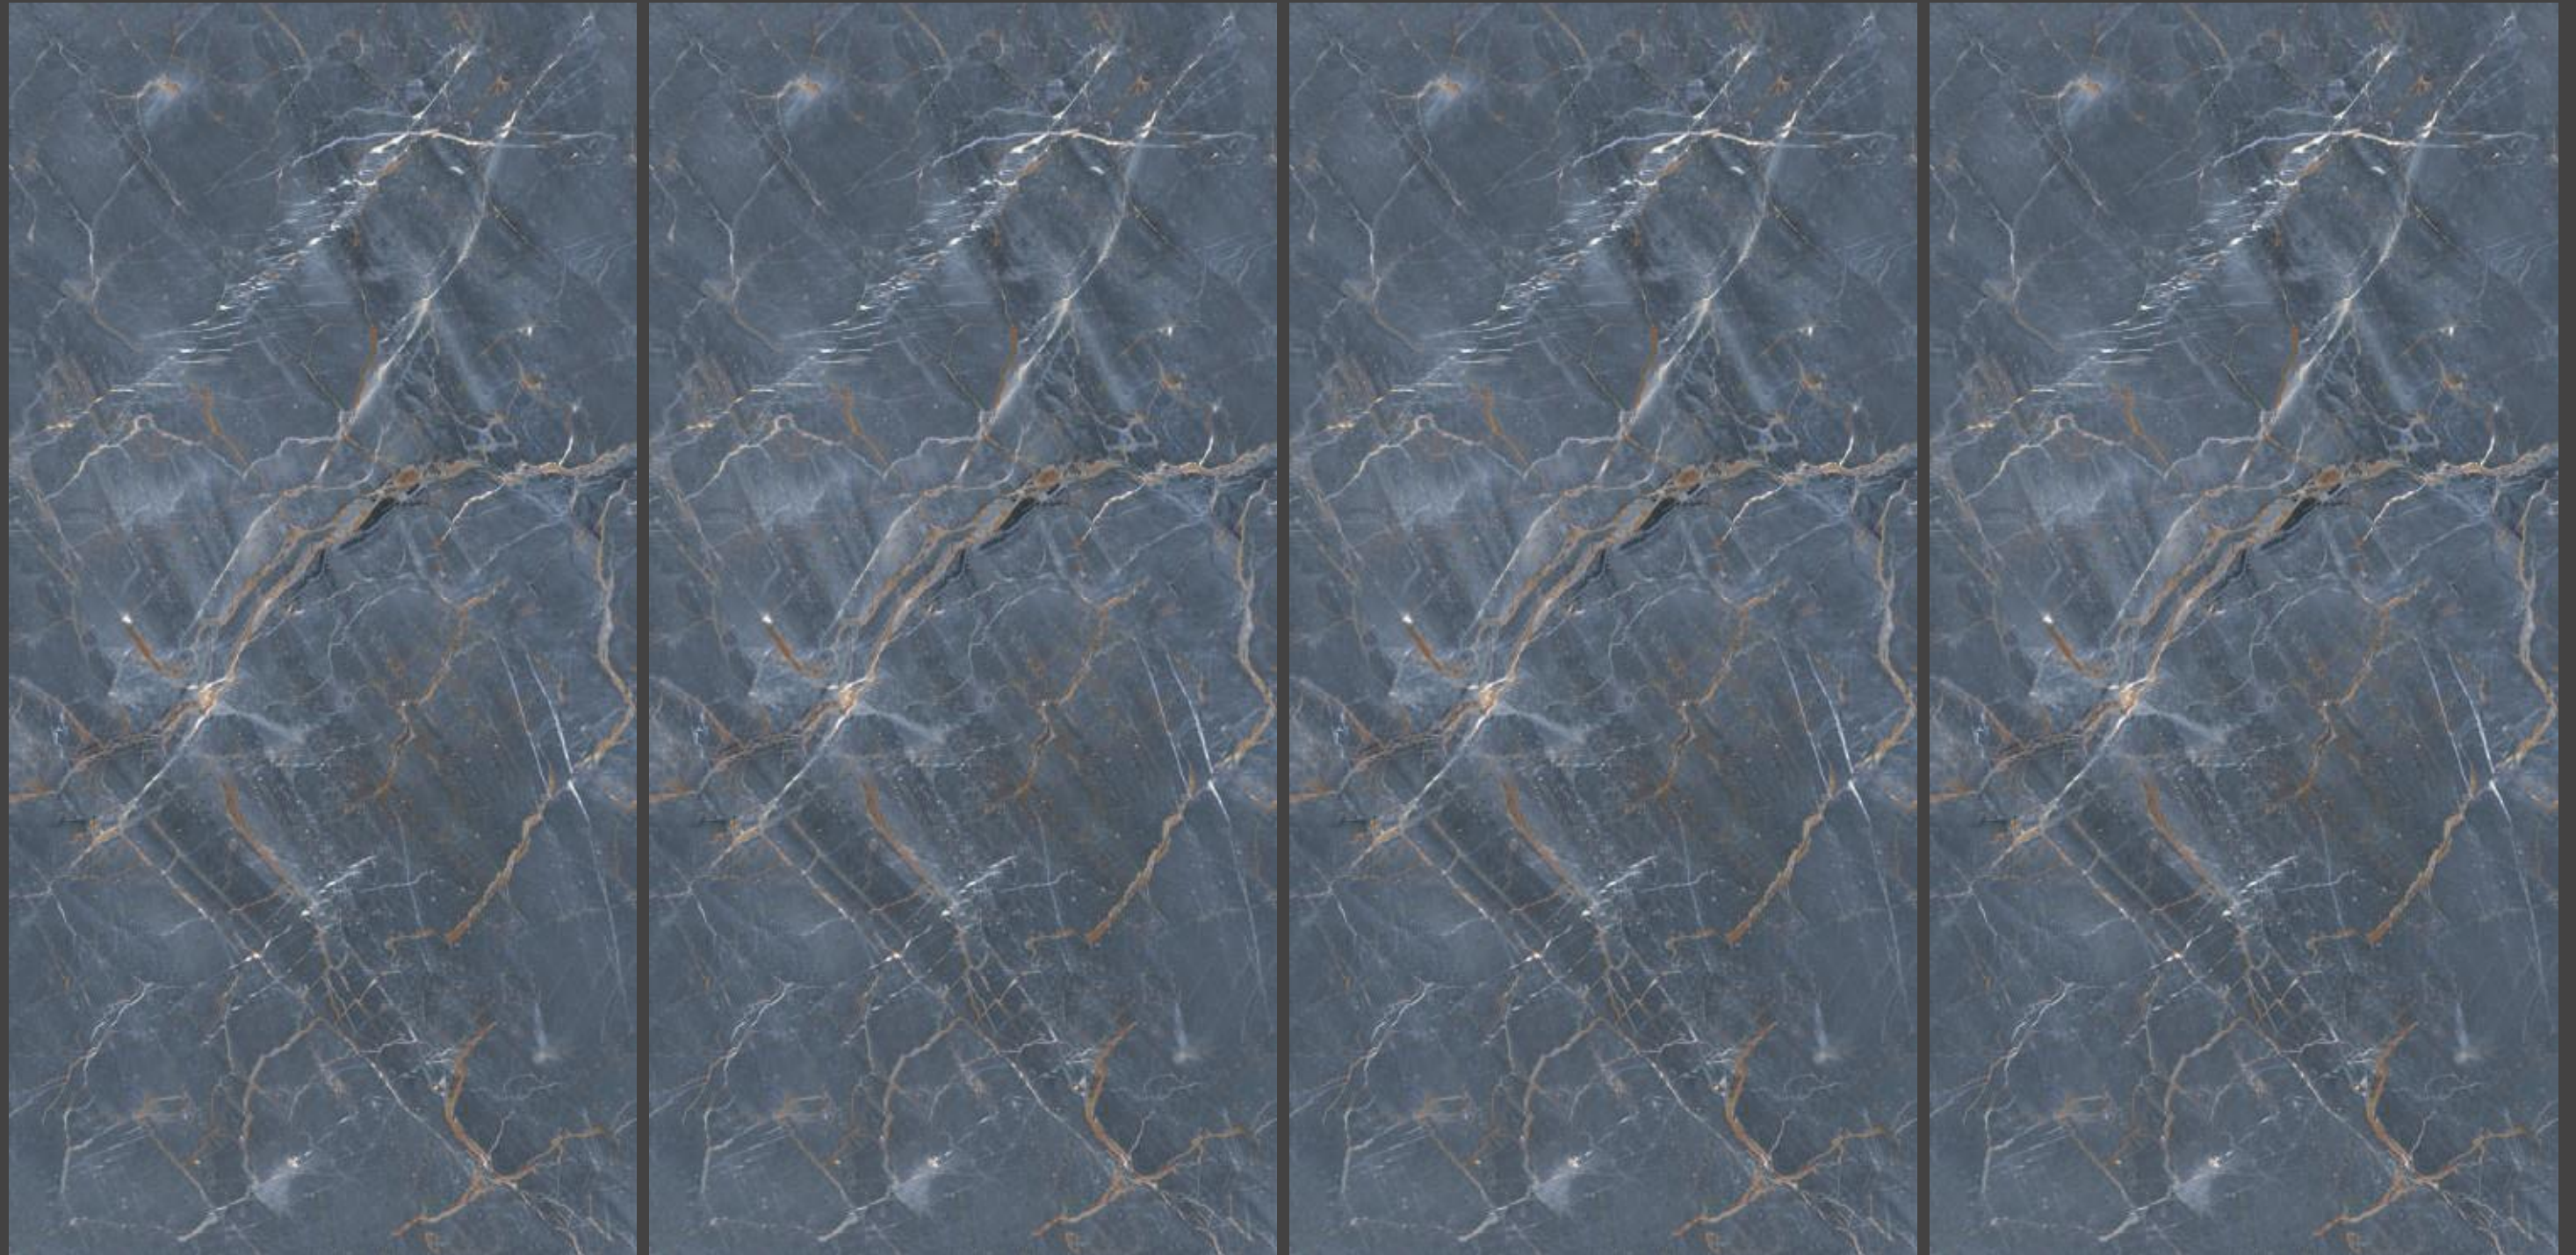

LUCIUS
INDIA TILES PVT. LTD.

ENDLESS 10 4 BLUE CR

SIZE
600x
1200MM

Series
MATT

Random
04