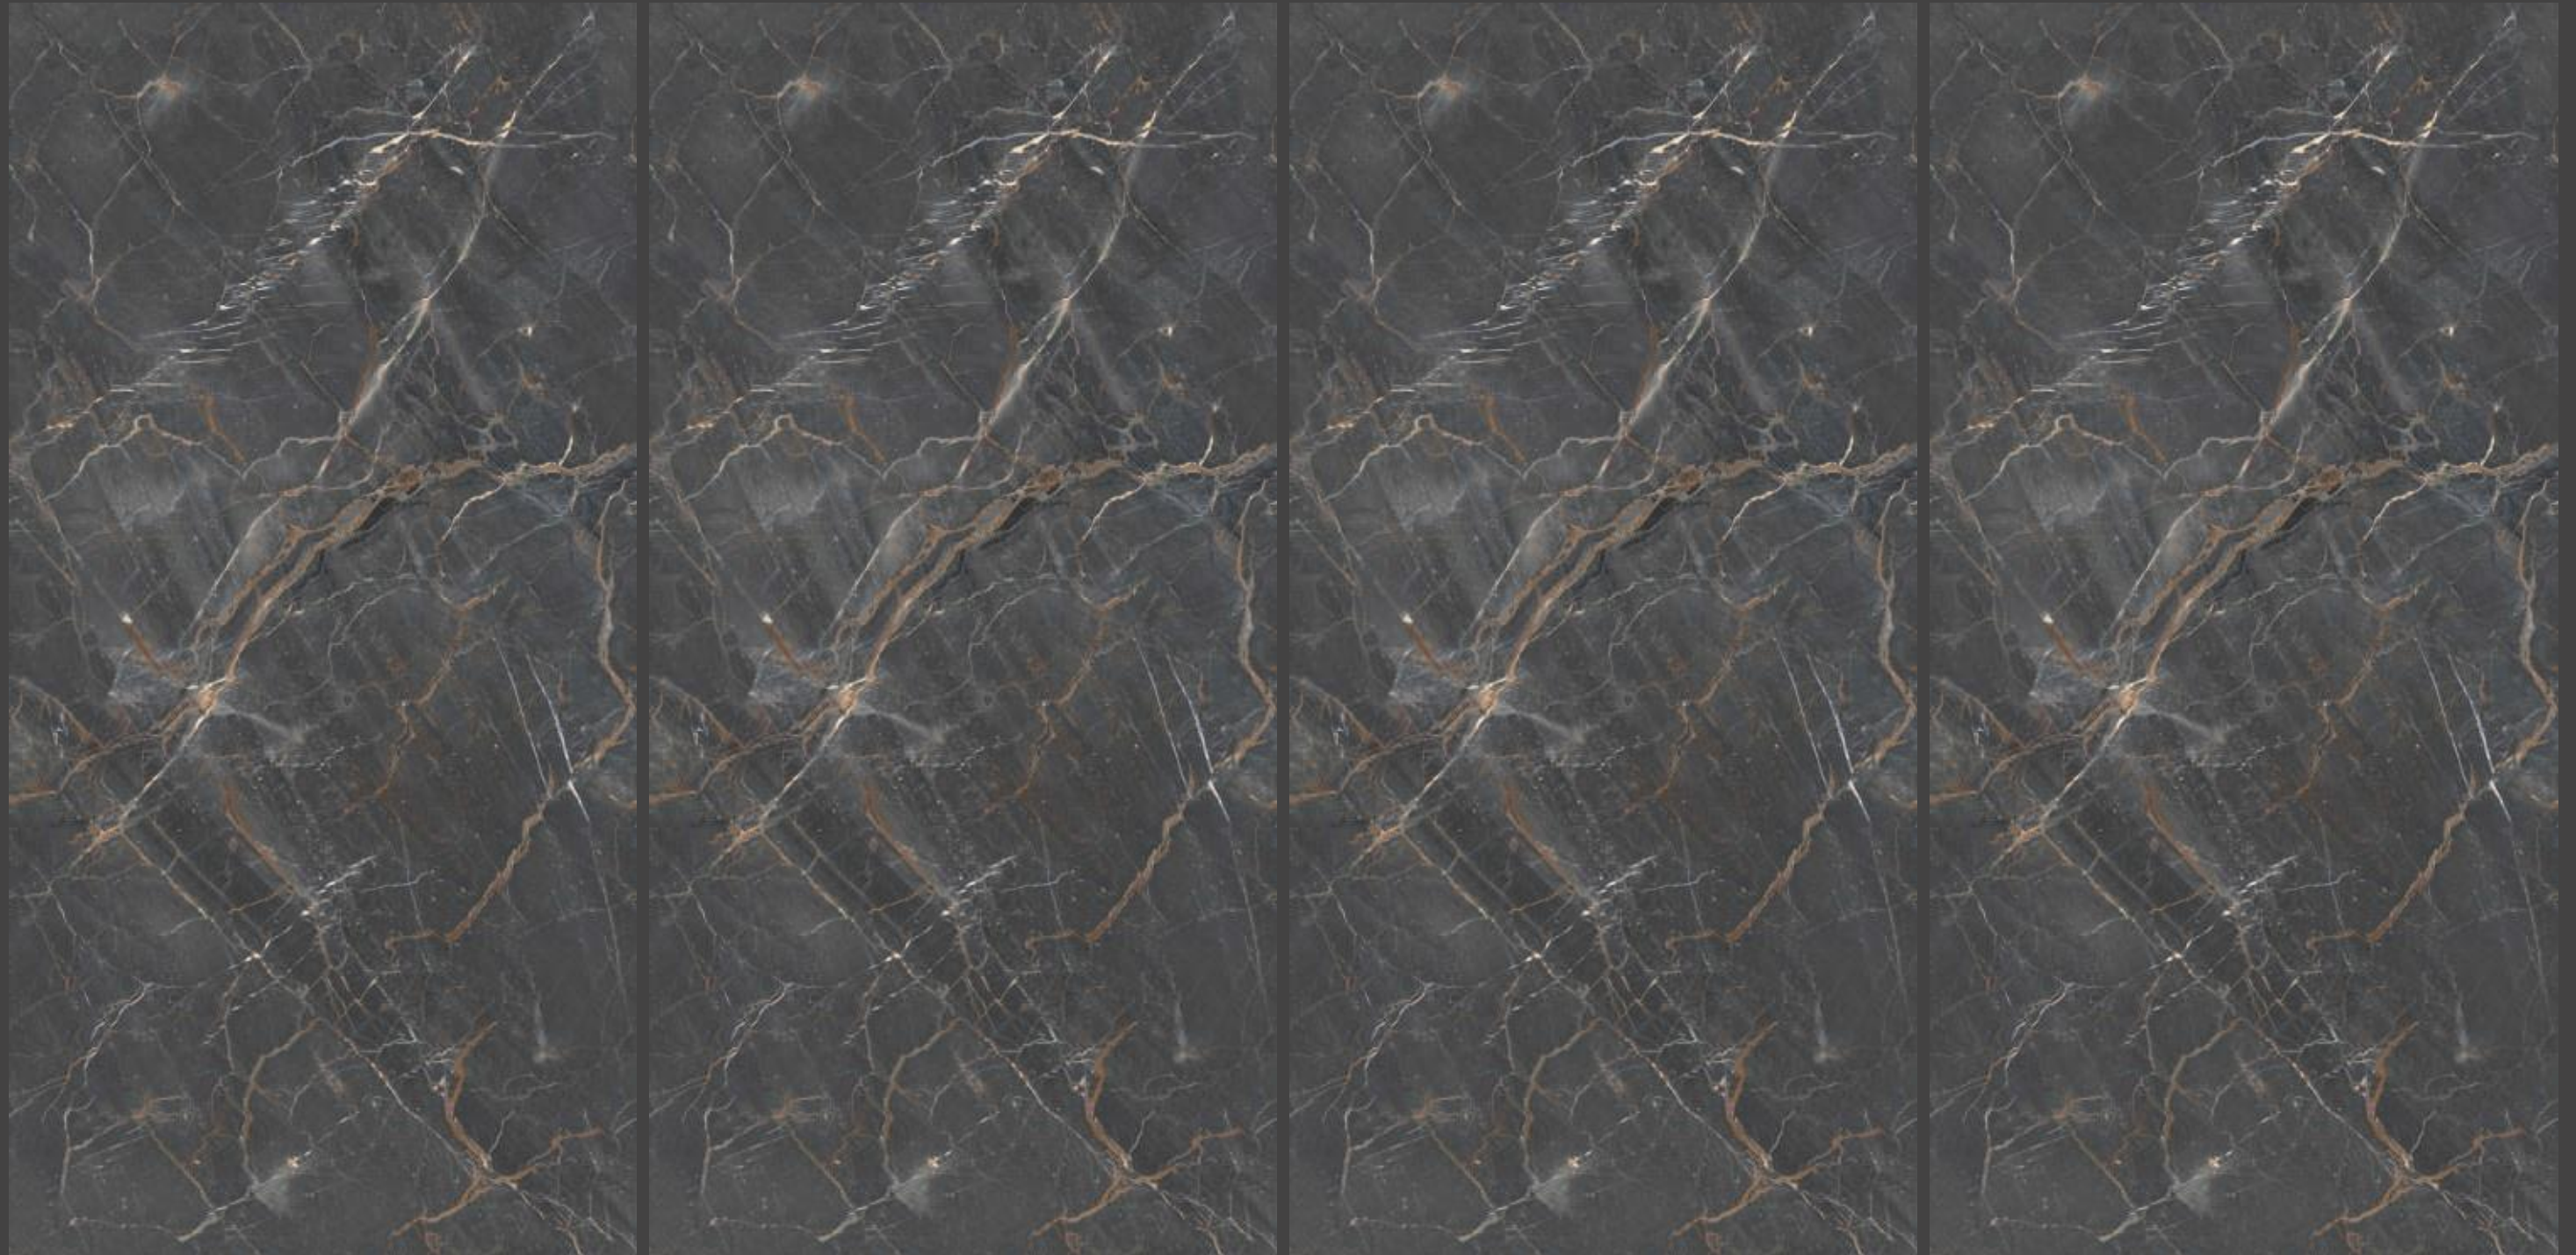

LUCIUS
INDIA TILES PVT. LTD.

ENDLESS 104 BLACK CR

SIZE
600x
1200MM

Series
MATT

Random
04