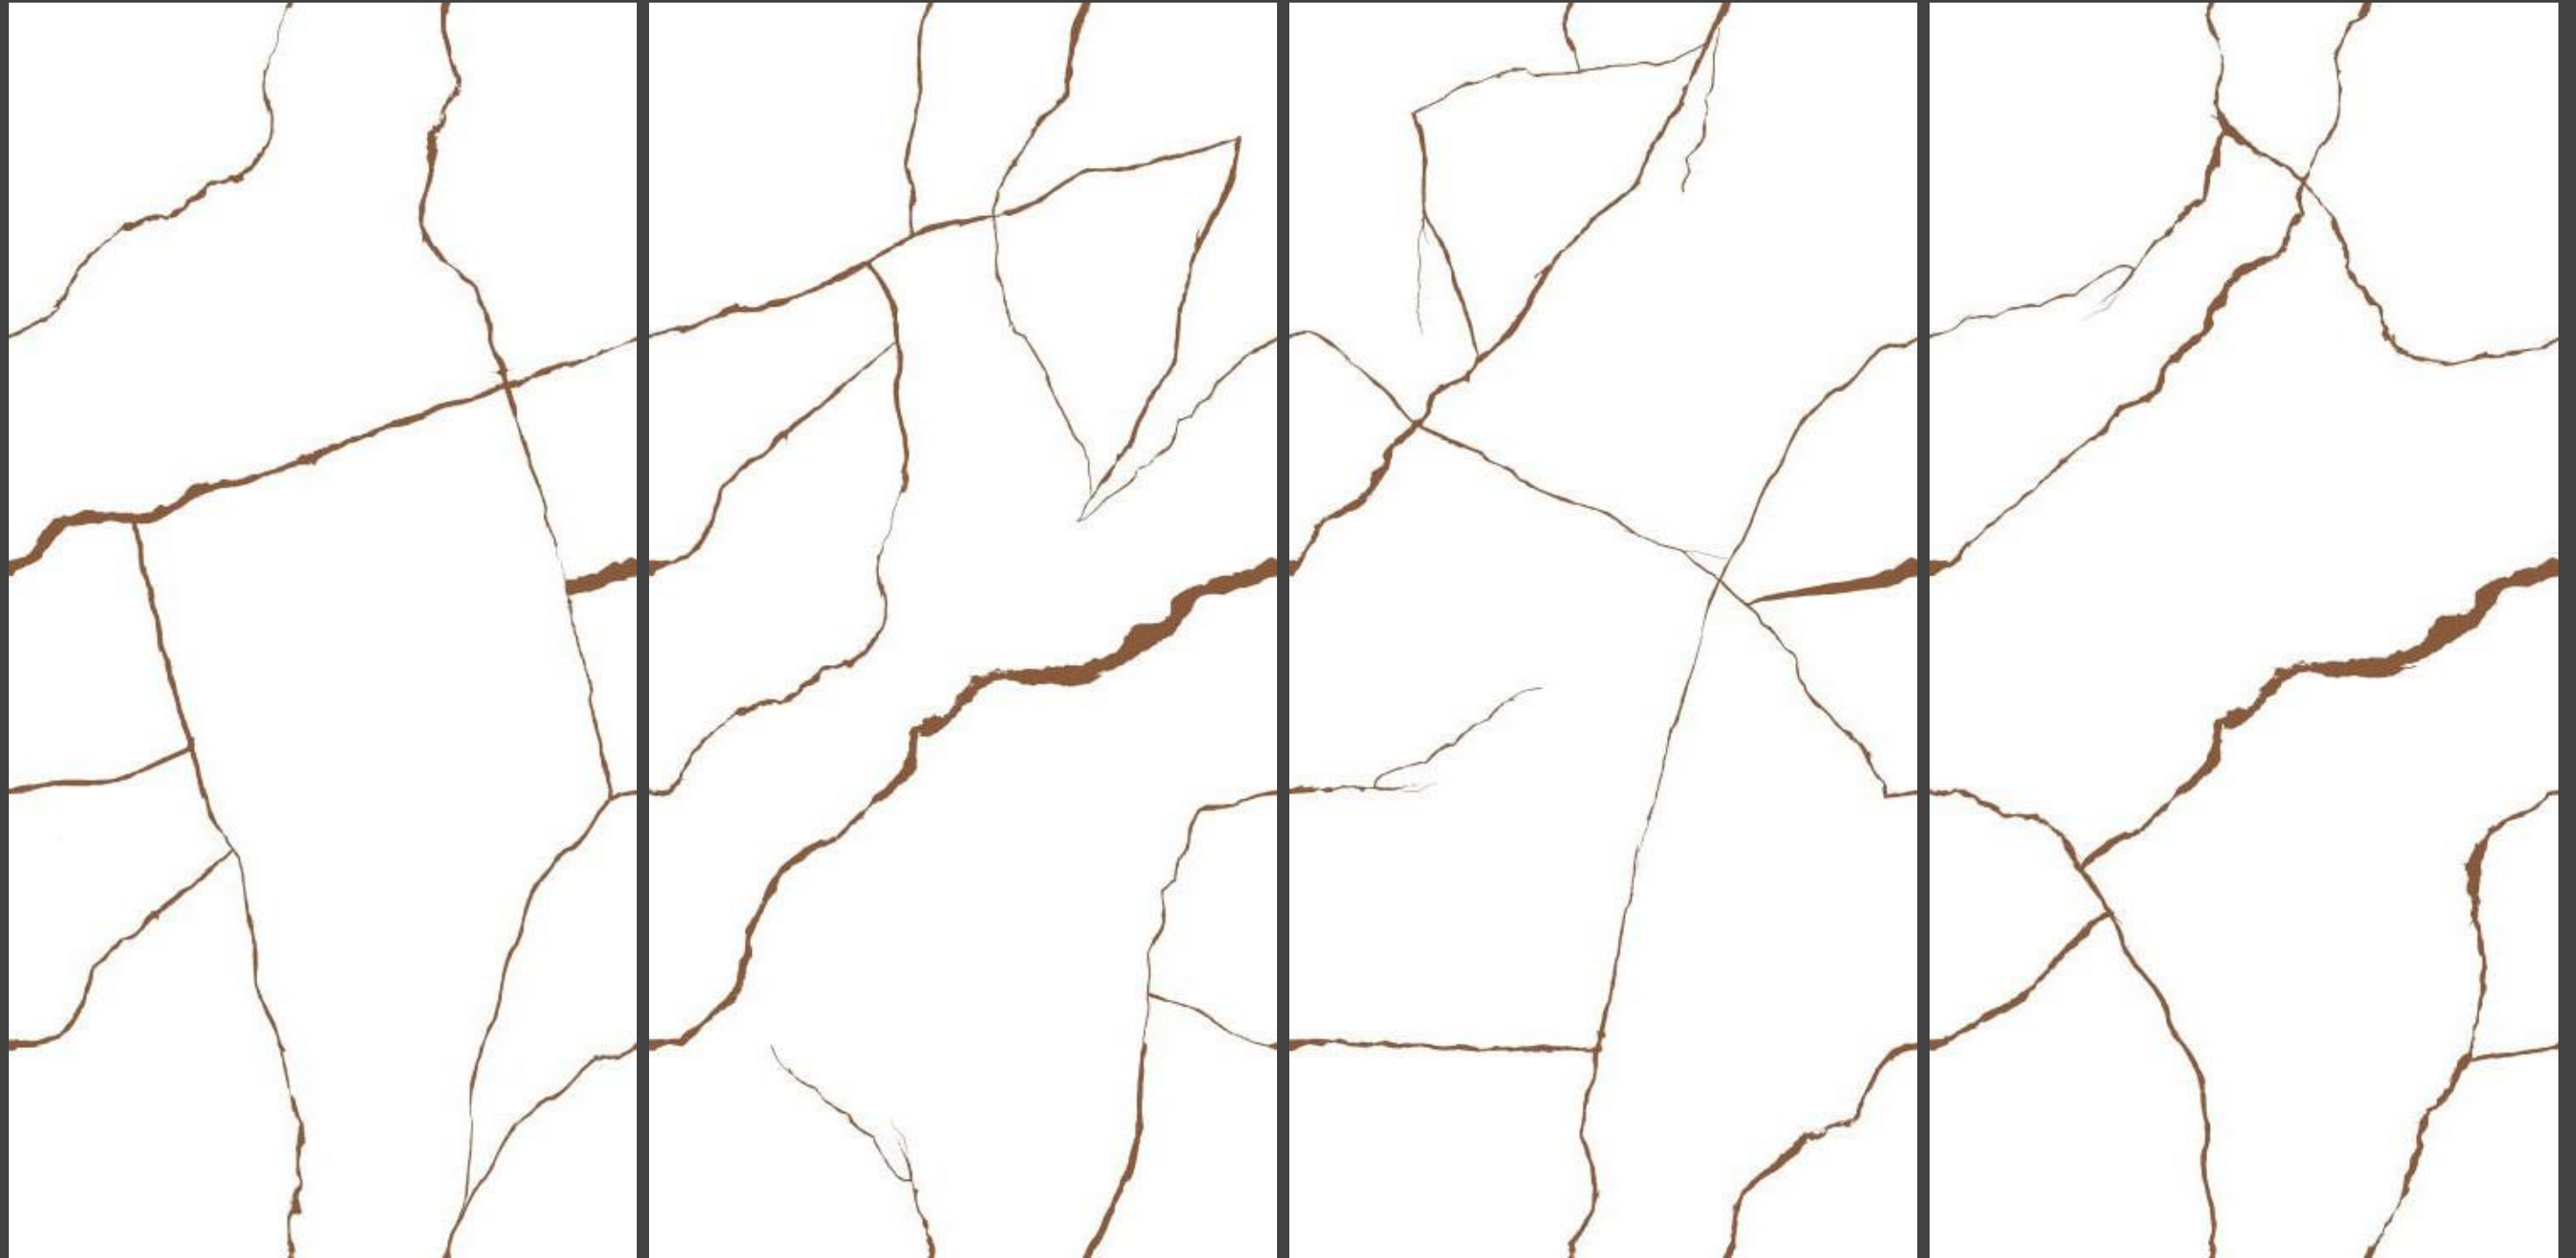

LUCIUS
INDIA TILES PVT. LTD.

ENDLESS 110 BROWN CR

SIZE
600x
1200MM

Series
MATT

Random
04