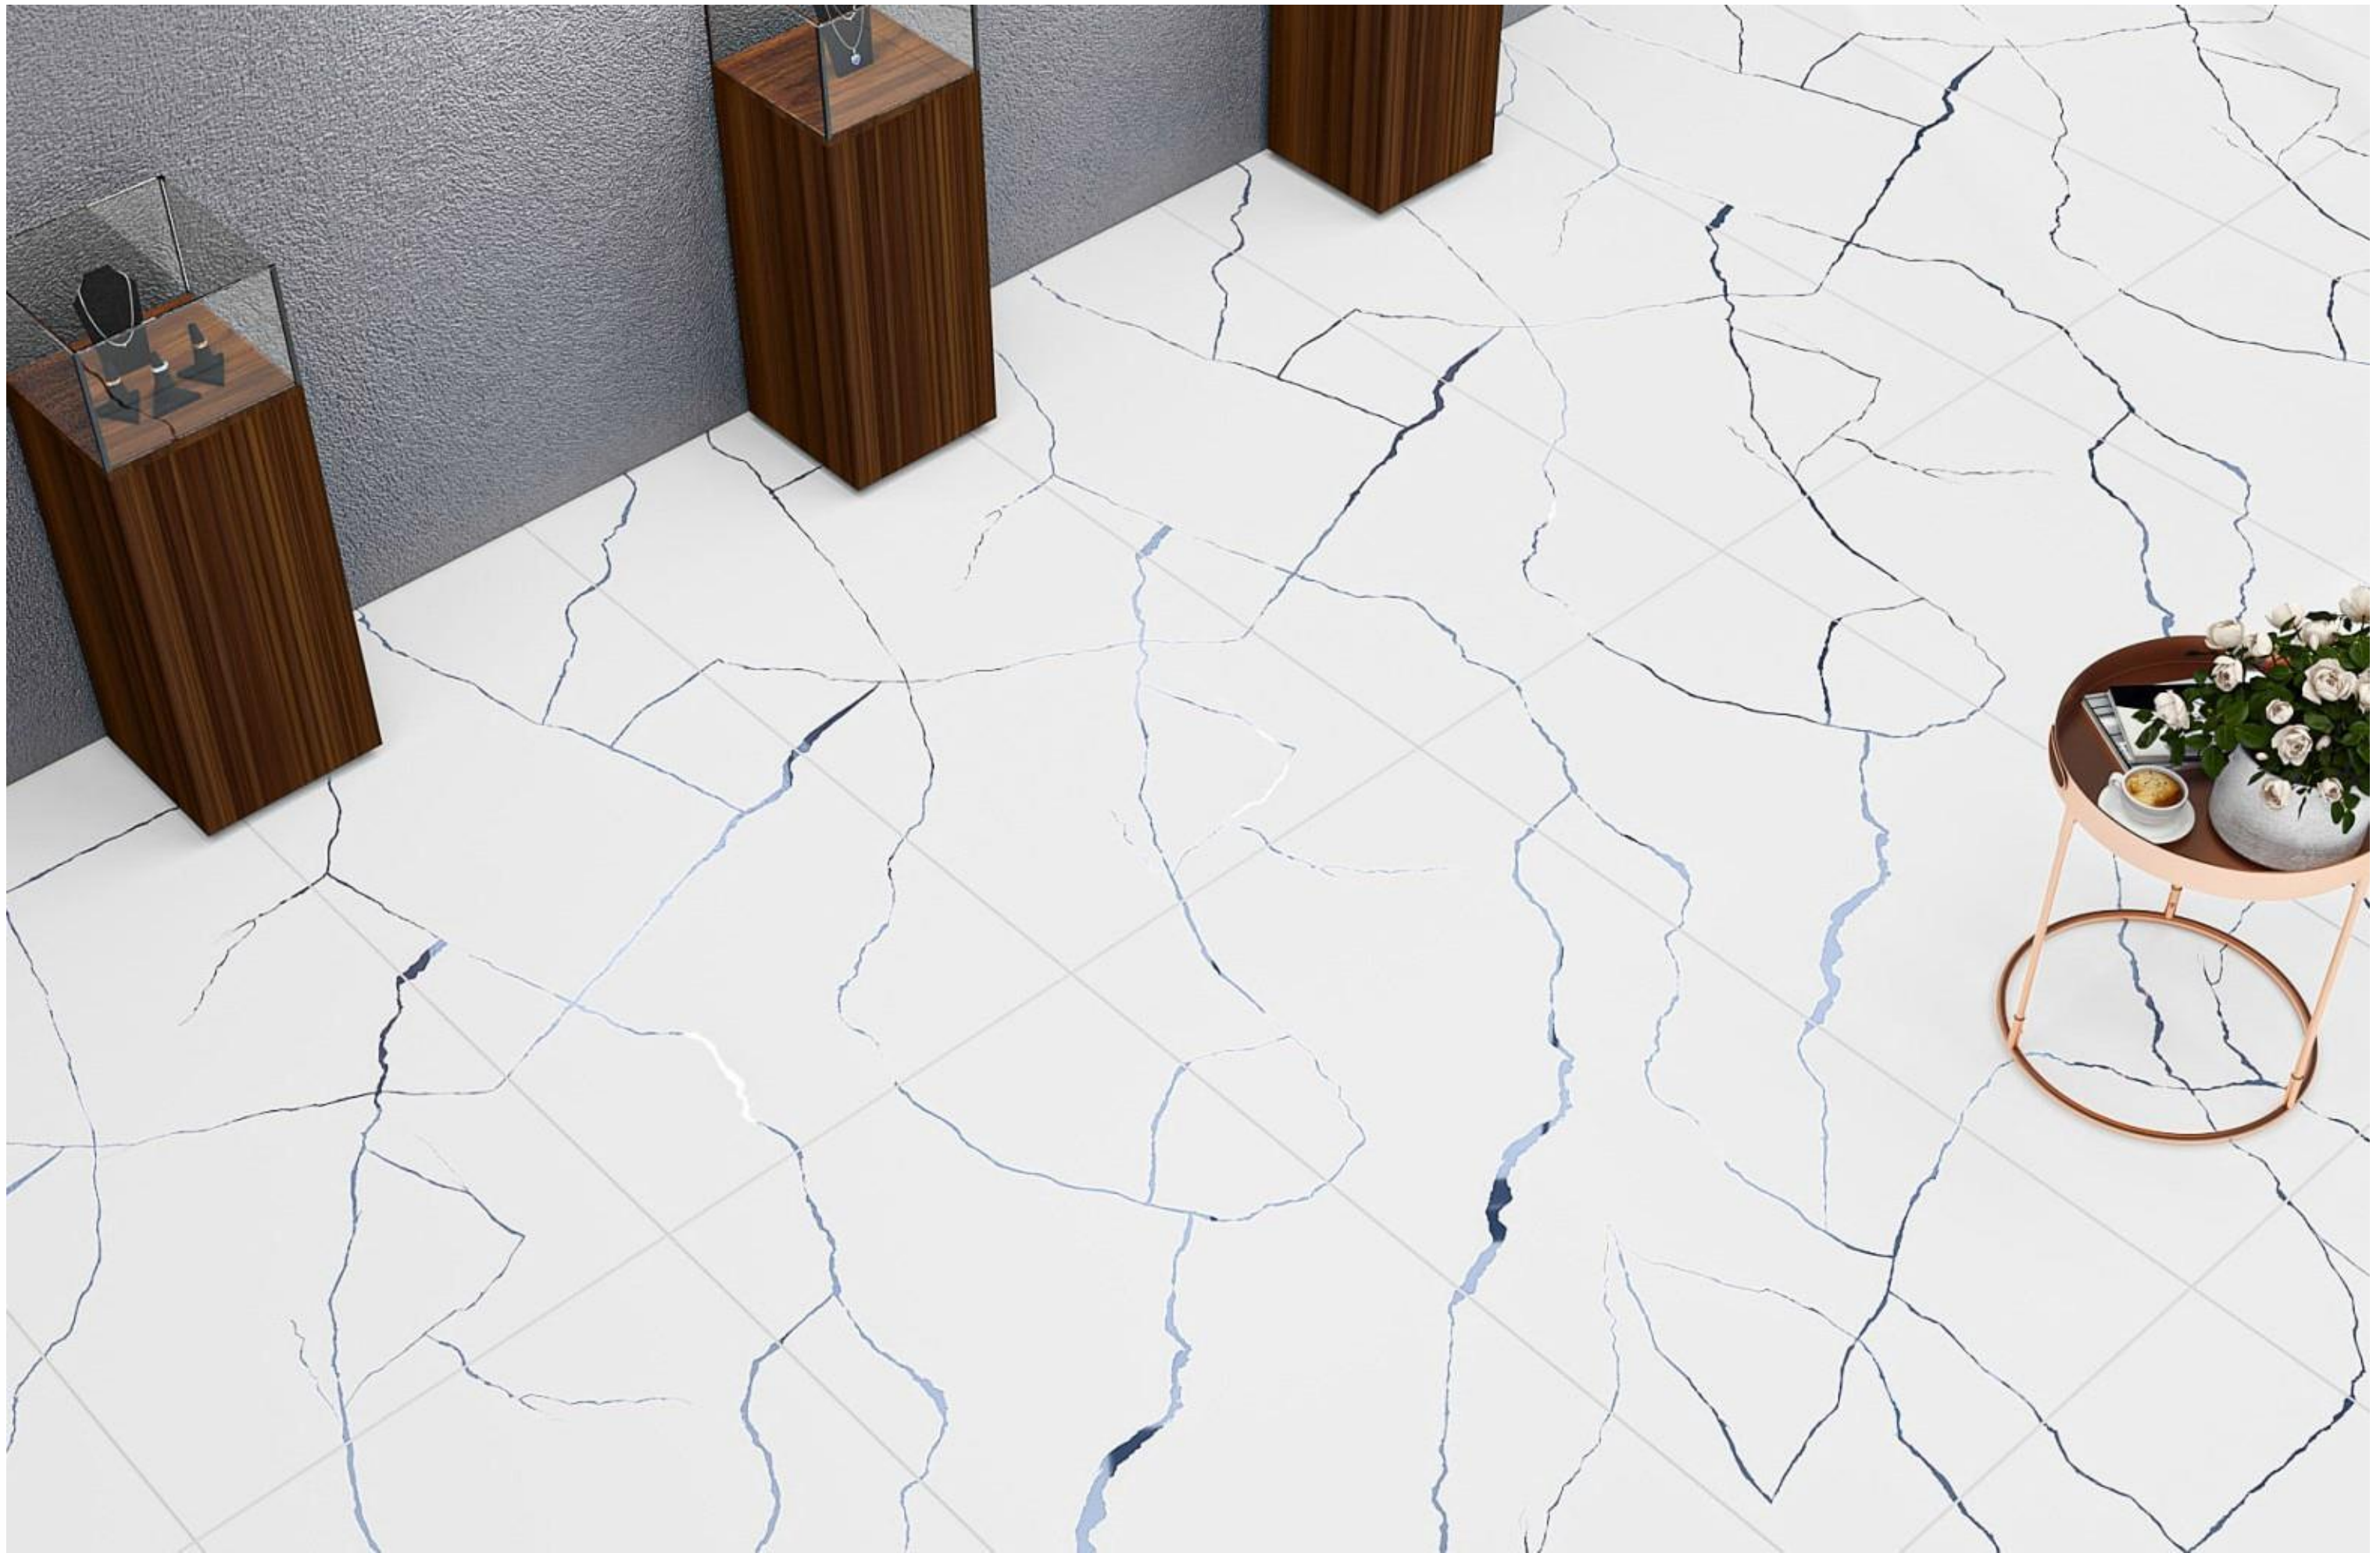

ENDLESS 110 BLUE CR